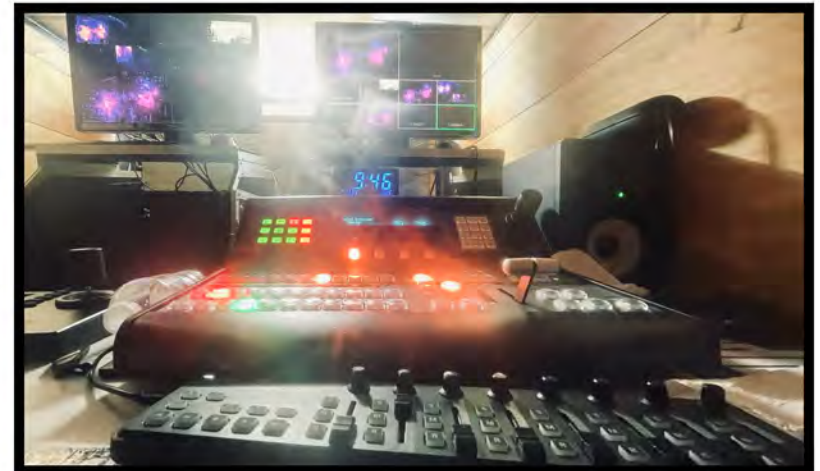

Dimensions:

Exterior Length	13'
Exterior Width	6' 8"
Interior Height	6' 3"
Exterior Height	7' 6"

EQUIPMENT HIGHLIGHTS:

Screens:

LED SCREEN / JUMBOTRON + CONTROLLERS

Video mixer:

8x Input live production switcher

HD Panasonic AF series cameras or

robotics PTZ camera w/ controller

multiview and program monitors

graphics package, logos, videos and

visuals display

crew communications

recorders & playback available

PORTACOOOL JETSTREAM 230 PORTABLE EVAPORATIVE COOLER, BLACK

DIMENSION:
26.5"D X 28.5"W X 50"H

STAY COOL & COMFORTABLE: The Portacool Jetstream 230 delivers cooling comfort to the single-person workspace. It is an efficiently designed cooler that offers maximum versatility for usage in open or condensed workspaces. Featuring oscillating louvers, low-water shutoff and Kuul Comfort evaporative media, this cooler is an impressive cooling solution for spaces where traditional methods of cooling are inefficient - individual workstations, small patios, pet kennels or hobby areas.