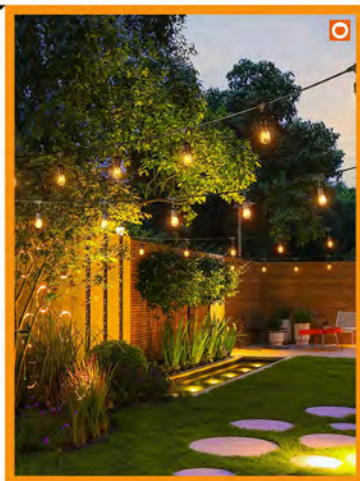

RECTANGULAR BENCH / TABLE

DIMENSION:
47"W X 16"D X 16"H
16 Color LED Light Up

CURVED BENCH

DIMENSION:
42"W X 17"D X 17"H
16 Color LED Light Up

OUTDOOR LOUNGE FURNITURE W/ SEAT & BACK CUSHIONS

DIMENSIONS: 27" L X 25" W X 25" H

Versatile layout options, you can decorate and layout your outdoor event as your wish, soft cushion for super comfort

NESTING COFFEE TABLES
SIDE TABLES WITH METAL
23.1"D X 23.1"W X 17.7"H

OUTDOOR STRING/MARKET LIGHTS
COMMERCIAL GRADE WEATHERPROOF STRAND

Dimensions: 72' L x 30' W x 29' H

**PICNIC TABLES FOR RENT:
SEATS SIX (6)**

6' A-FRAME
72" L X 59" W X 28" H

This is an American classic picnic table for for your event at a park, walking paths and picnic areas. Made in the USA.