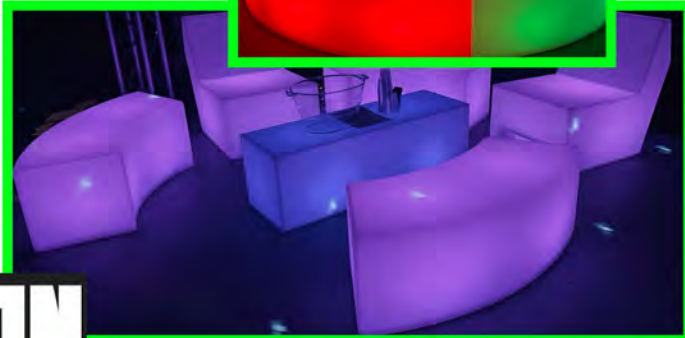

MODULAR SECTIONAL SOFA

This modular sofa-and-lounge chair sectional sets your event in a contemporary look, seats as many people as you want, just keep adding a middle piece of lounge chair.

CORNER PIECE
DIMENSION:
24"W X 30"D X 31"H
16 Color LED Light Up

MIDDLE PIECE
DIMENSION:
24"W X 30"D X 31"H
16 Color LED Light Up

EGG CHAIR

DIMENSION:
22"W X 21"H
16 Color LED Light Up

APPLE CHAIR

DIMENSION:
23"D X 23"W X 19"H
16 Color LED Light Up

CUBE / CHAIR / TABLE

DIMENSION:
16"D X 16"W X 16"H
16 Color LED Light Up

HIGH TOP TABLE

DIMENSION:
24"W X 24"D X 44"H
16 Color LED Light Up

METAL BAR STOOLS

OVERALL DIMENSION:
16.7" X 16.7" X 30" (L X W X H)

SEAT SIZE: 12" X 12" (L X W)
16 Color LED Light Up

BAR COUNTER

DIMENSION:
44"W X 16"D X 39"H

RECTANGULAR BENCH / TABLE

DIMENSION:
47"W X 16"D X 16"H
16 Color LED Light Up

CURVED BENCH

DIMENSION:
42"W X 17"D X 17"H
16 Color LED Light Up

OUTDOOR LOUNGE FURNITURE W/ SEAT & BACK CUSHIONS

DIMENSIONS: 27" L X 25" W X 25" H