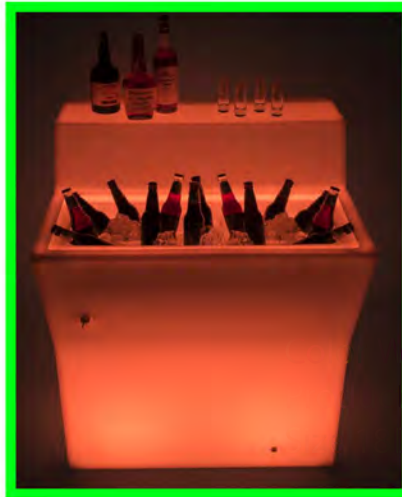

FOR RENTALS: VPN STUDIOS 727-631-6977 | VPN@VPNSTUDIOS.COM

SERVING BAR
16 Color LED Light Up

DIMENSION:
36"W X 32"D X 44"H

LED Bar Counter with Sink Basin for
Holding Ice and Chilling Bottles or
with liquor cabinet