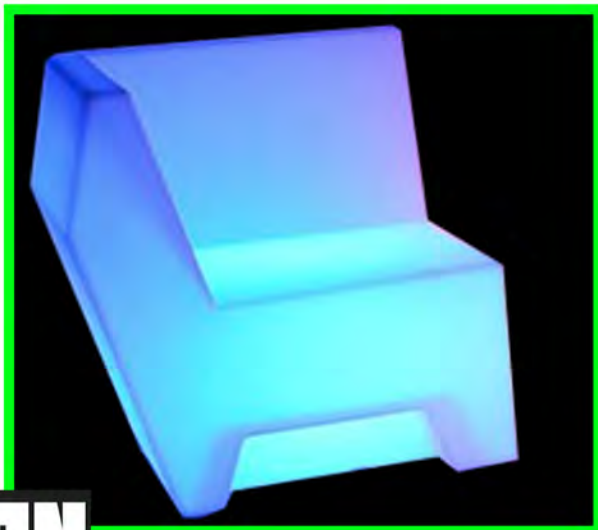

MODULAR SECTIONAL SOFA

This modular sofa-and-lounge chair sectional sets your event in a contemporary look, seats as many people as you want, just keep adding a middle piece of lounge chair.

CORNER PIECE
DIMENSION:
24"W X 30"D X 31"H
16 Color LED Light Up

MIDDLE PIECE
DIMENSION:
24"W X 30"D X 31"H
16 Color LED Light Up

EGG CHAIR

DIMENSION:
22"W X 21"H
16 Color LED Light Up

APPLE CHAIR

DIMENSION:
23"D X 23"W X 19"H
16 Color LED Light Up

CUBE / CHAIR / TABLE

DIMENSION:
16"D X 16"W X 16"H
16 Color LED Light Up

HIGH TOP TABLE

DIMENSION:
24"W X 24"D X 44"H
16 Color LED Light Up

METAL BAR STOOLS

OVERALL DIMENSION:
16.7" X 16.7" X 30" (L X W X H)

SEAT SIZE: 12" X 12" (L X W)
16 Color LED Light Up

BAR COUNTER

DIMENSION:
44"W X 16"D X 39"H

RECTANGULAR BENCH / TABLE

DIMENSION:
47"W X 16"D X 16"H
16 Color LED Light Up

CURVED BENCH

DIMENSION:
42"W X 17"D X 17"H
16 Color LED Light Up

OUTDOOR LOUNGE FURNITURE W/ SEAT & BACK CUSHIONS

DIMENSIONS: 27" L X 25" W X 25" H