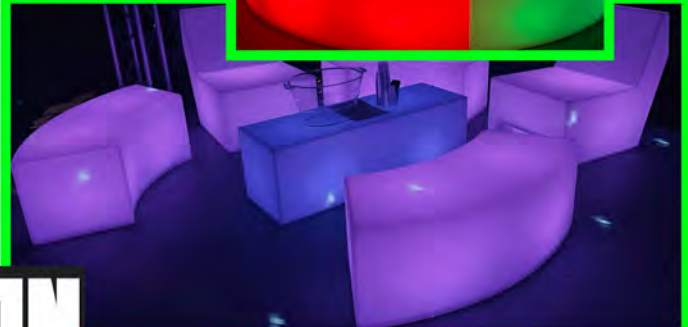

MODULAR SECTIONAL SOFA

This modular sofa-and-lounge chair sectional sets your event in a contemporary look, seats as many people as you want, just keep adding a middle piece of lounge chair.

CORNER PIECE
DIMENSION:
24"W X 30"D X 31"H
16 Color LED Light Up

HIGH TOP TABLE

DIMENSION:
24"W X 24"D X 44"H
16 Color LED Light Up

METAL BAR STOOLS

OVERALL DIMENSION:
16.7" X 16.7" X 30" (L X W X H)

SEAT SIZE: 12" X 12" (L X W)
16 Color LED Light Up

BAR COUNTER

DIMENSION:
44"W X 16"D X 39"H

RECTANGULAR BENCH / TABLE

DIMENSION:
47"W X 16"D X 16"H
16 Color LED Light Up

CURVED BENCH

DIMENSION:
42"W X 17"D X 17"H
16 Color LED Light Up

SERVING BAR
16 Color LED Light Up

DIMENSION:
36"W X 32"D X 44"H

LED Bar Counter with Sink Basin for
Holding Ice and Chilling Bottles or
with liquor cabinet

24' SERVING BAR

CIRCULAR RING SWING CHAIR

DIMENSION:
50"X15"

PRO Resin Folding Chair - White Indoor/Outdoor

Color White