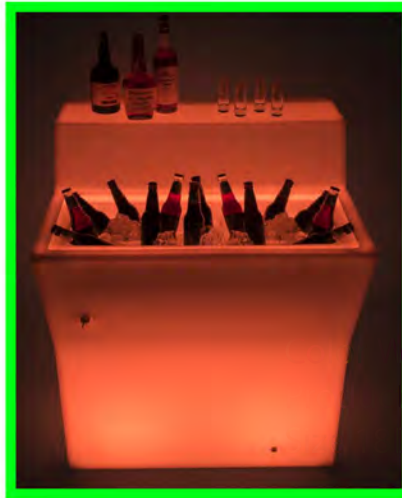

RECTANGULAR BENCH / TABLE

DIMENSION:
47"W X 16"D X 16"H
16 Color LED Light Up

CURVED BENCH

DIMENSION:
42"W X 17"D X 17"H
16 Color LED Light Up

SERVING BAR
16 Color LED Light Up

DIMENSION:
36"W X 32"D X 44"H

LED Bar Counter with Sink Basin for
Holding Ice and Chilling Bottles or
with liquor cabinet

24' SERVING BAR

CIRCULAR RING SWING CHAIR

DIMENSION:
50"X15"

PRO Resin Folding Chair - White Indoor/Outdoor

Color White