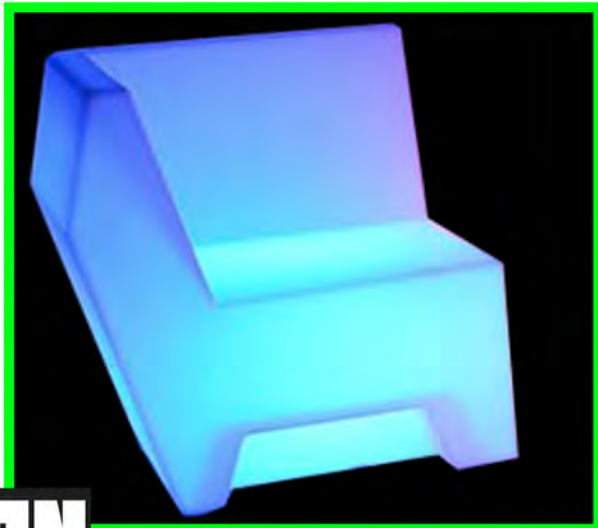

MODULAR SECTIONAL SOFA

This modular sofa-and-lounge chair sectional sets your event in a contemporary look, seats as many people as you want, just keep adding a middle piece of lounge chair.

CORNER PIECE
DIMENSION:
24"W X 30"D X 31"H
16 Color LED Light Up

MIDDLE PIECE
DIMENSION:
24"W X 30"D X 31"H
16 Color LED Light Up

EGG CHAIR

DIMENSION:
22"W X 21"H
16 Color LED Light Up

APPLE CHAIR

DIMENSION:
23"D X 23"W X 19"H
16 Color LED Light Up

CUBE / CHAIR / TABLE

DIMENSION:
16"D X 16"W X 16"H
16 Color LED Light Up

HIGH TOP TABLE

DIMENSION:
24"W X 24"D X 44"H
16 Color LED Light Up

METAL BAR STOOLS

OVERALL DIMENSION:
16.7" X 16.7" X 30" (L X W X H)

SEAT SIZE: 12" X 12" (L X W)
16 Color LED Light Up

BAR COUNTER

DIMENSION:
44"W X 16"D X 39"H

LED Bar Counter with Sink Basin for
Holding Ice and Chilling Bottles or
with liquor cabinet

24' SERVING BAR

CIRCULAR RING SWING CHAIR

DIMENSION:
50"X15"

PRO Resin Folding Chair - White Indoor/Outdoor

Color White